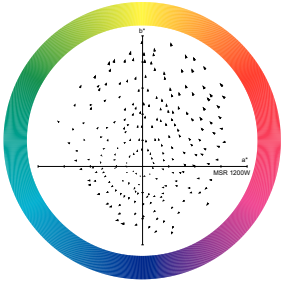

Colour Rendering Diagrams

XDCR_XDMSR_1200W-Colour Rendering
Vector diagram