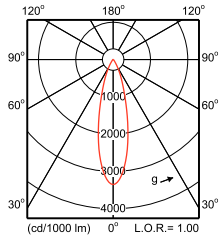

LuxSpace Accent Mini Einbaustrahler

Polar Wide Diagrams