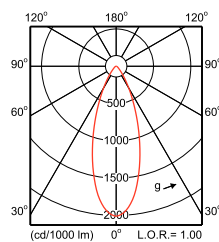

Polar Wide Diagrams

IFPS_RS730B 1xLED12S/830 WB-Polar Normal
(separate)

IFPS_RS730B 1xLED12S/840 WB-Polar Normal
(separate)

IFPS_RS730B 1xLED12S/930 WB-Polar Normal
(separate)

IFPS_RS731B 1xLED12S/840 WB-Polar Normal
(separate)