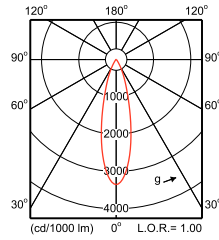

LuxSpace Accent Mini Einbaustrahler

Polar Wide Diagrams

IFPS_RS730B 1xLED12S/CRW MB-Polar Normal
(separate)

IFPS_RS731B 1xLED12S/827 MB-Polar Normal
(separate)

IFPS_RS731B 1xLED12S/830 MB-Polar Normal
(separate)