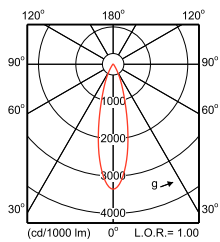

IFPS_RS730B 1xLED12S/840 MB-Polar Normal
(separate)

IFPS_RS731B 1xLED12S/827 MB-Polar Normal
(separate)