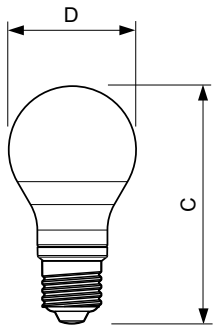

### Abmessungsskizzen

Product	D	C
LED classic 40W A60 E27 WW FR ND 1CT/10	60 mm	110 mm
LED classic 60W A60 E27 WW FR ND 1CT/10	60 mm	110 mm