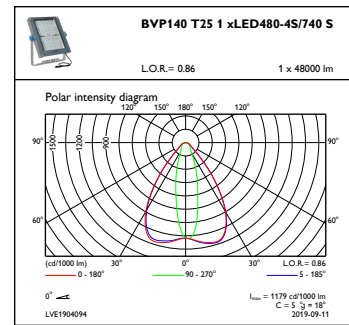

## Photometrische Daten

OFCS1\_BVP140T251xLED480-4S740S

OFCS1\_BVP140T251xLED480-4S740S

OFPC1\_BVP140T251xLED480-4S740S

OFPC1\_BVP140T251xLED480-4S740S