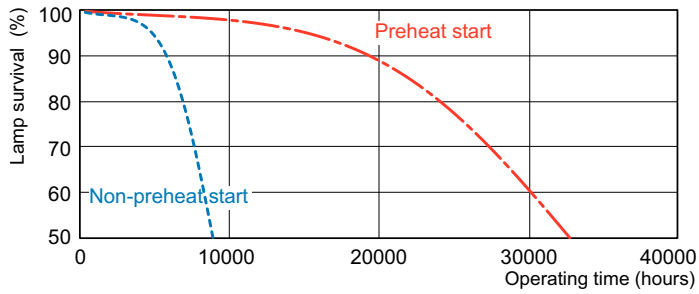

MASTER PL-T Xtra 4P

Lebensdauer