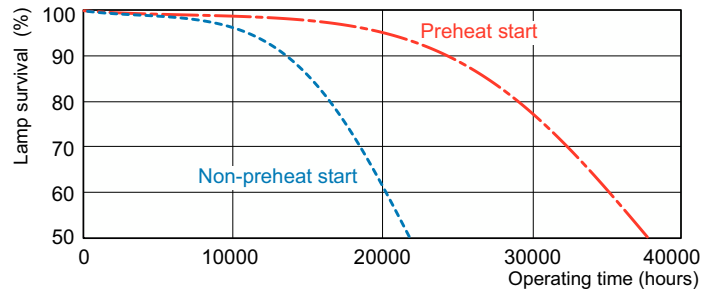

MASTER PL-T Xtra 4P

Lebensdauer