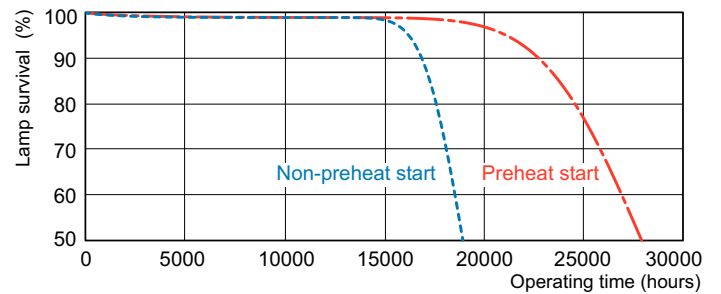

Life Expectancy Diagram - MASTER TL5 HO 39W/865 SLV/40

Life Expectancy Diagram - MASTER TL5 HO 39W/865 SLV/40