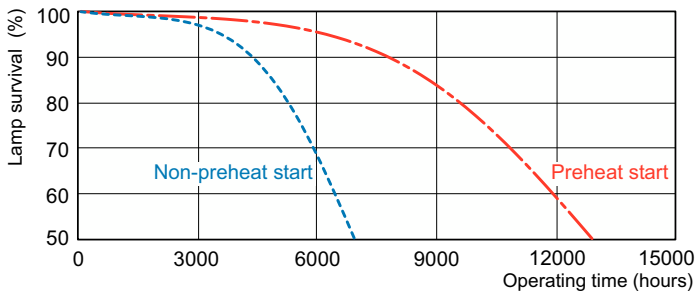

Lebensdauer

Life Expectancy Diagram - MASTER PL-S 7W/830/4P 1CT/5X10BOX