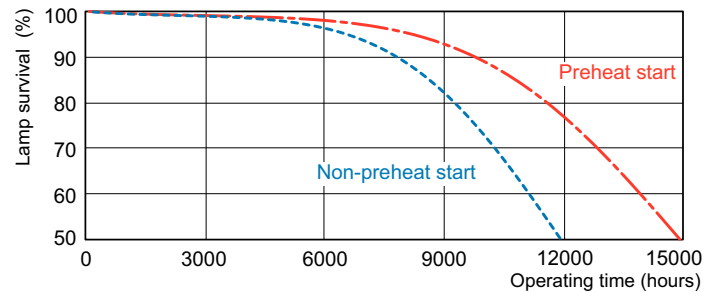

Life Expectancy Diagram - MASTER PL-S 7W/830/4P 1CT/5X10BOX