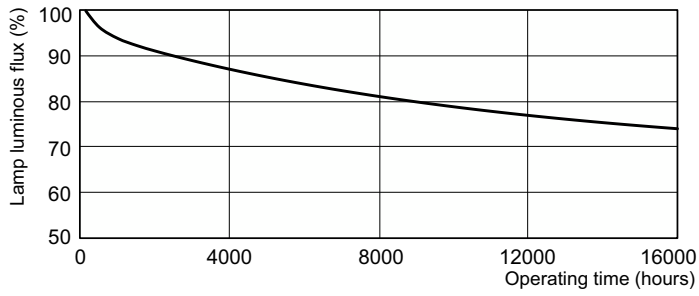

MASTER TL5 Circular

Lebensdauer

Lumen Maintenance Diagram - MASTER TL5 Circular 22W/830 1CT/10