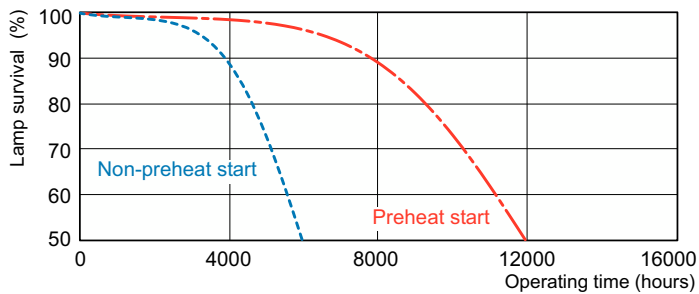

Lebensdauer

Life Expectancy Diagram - MASTER TL5 Circular 22W/830 1CT/10