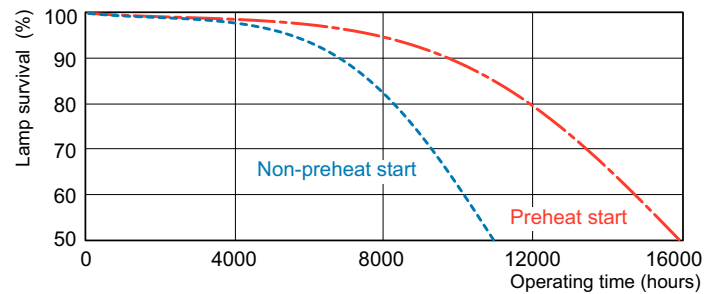

Life Expectancy Diagram - MASTER TL5 Circular 22W/830 1CT/10