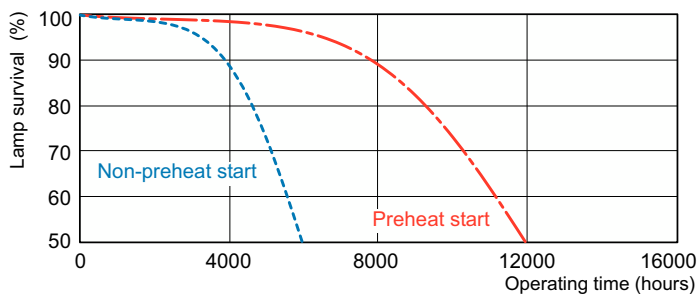

Lebensdauer

Life Expectancy Diagram - MASTER TL5 Circular 55W/840 1CT/10