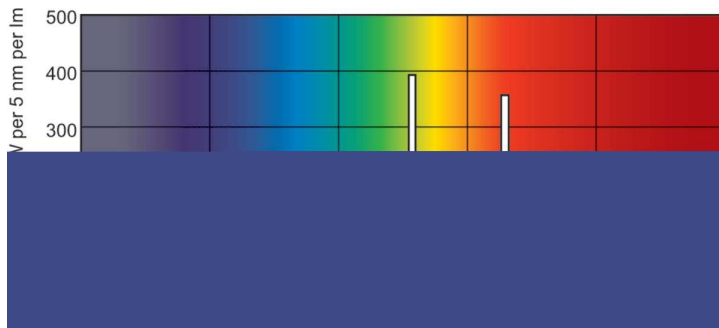

## Abmessungsskizzen

Product	D (max)	D (min)	E (min)	E (max)	I (min)	I (max)
MASTER TL5 Circular 55W/840 1CT/10	18 mm	14 mm	293 mm	305 mm	260 mm	272 mm

## Photometrische Daten

Spectral Power Distribution Colour - MASTER TL5 Circular 55W/840 1CT/10