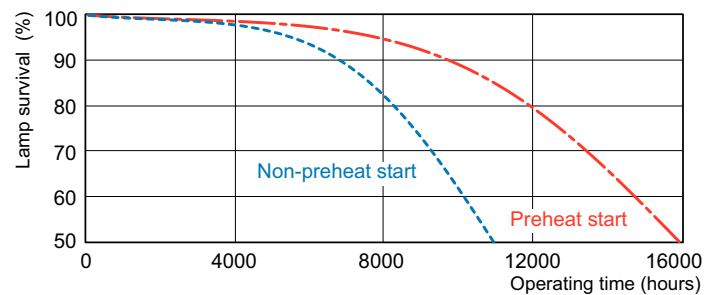

Life Expectancy Diagram - MASTER TL5 Circular 55W/840 1CT/10