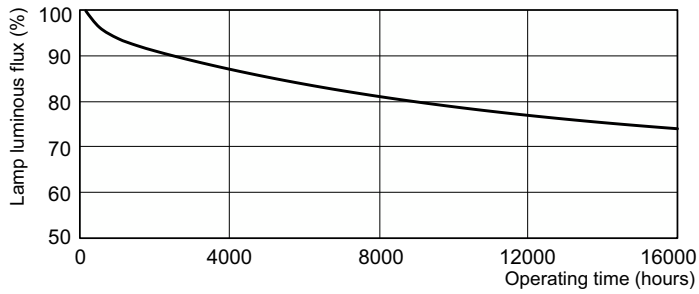

MASTER TL5 Circular

Lebensdauer

Lumen Maintenance Diagram - MASTER TL5 Circular 55W/840 1CT/10