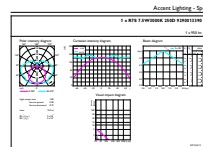

Abmessungsskizzen

Product	D	C
CorePro LEDlinear ND 7.5-60W R7S 78mm830	29 mm	78 mm

Linear 220V 8-60W 806lm 3000K R7S ND

Photometrische Daten

CorePro LEDlinear ND 7.5-60W R7S 78mm830

LEDspot, PAR38 13W 1050lm 3000K