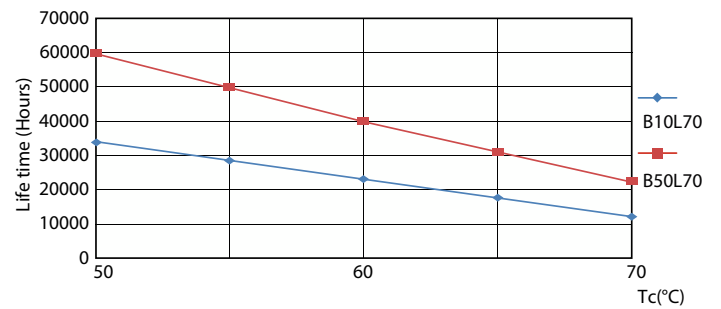

Life Expectancy Diagram - MAS LEDtube VLE UN 1200mm UO 15.5W830 T8