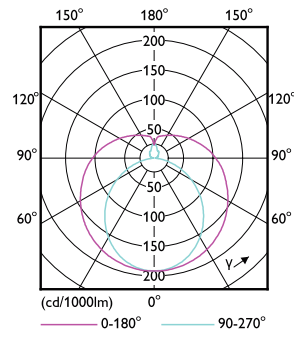

Light Distribution Diagram - MAS LEDtube VLE UN 1200mm UO 15.5W830 T8