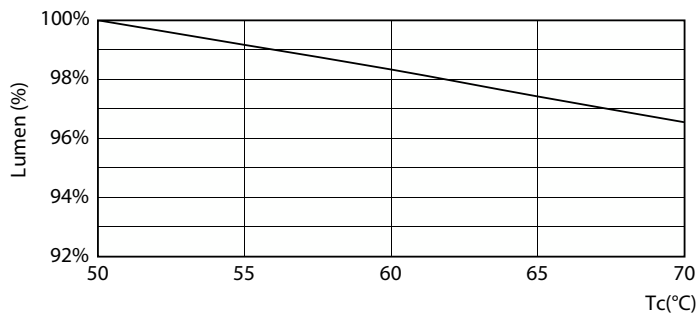

Lebensdauer

Lumen Maintenance Diagram - MAS LEDtube VLE UN 1200mm UO 15.5W830 T8