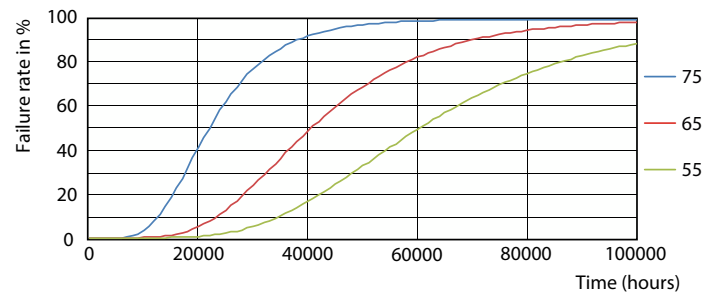

Life Expectancy Diagram