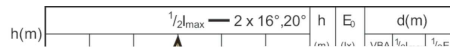

LEDspotMV 5.5W-50W GU10 827 36D