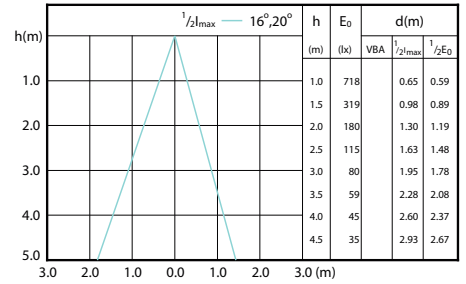

LEDspotMV 5.5W-50W GU10 827 36D

Beam Diagrams

LED Lamps, CorePro LEDspotMV 4.6-50W GU10 PAR16 827 355lm 36D

LED Lamps, CorePro LEDspotMV 3.5-35W GU10 PAR16 827 255lm 36D

CorePro LEDspotMV 35W GU10 830 36D CLA