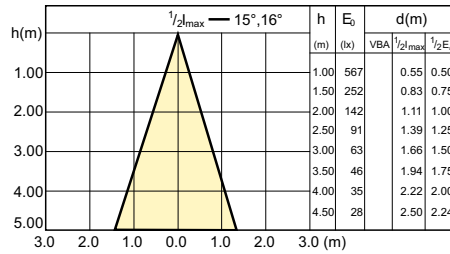

LED Lamps, CorePro LEDspotMV 3.5-35W GU10 PAR16 827 255lm 36D