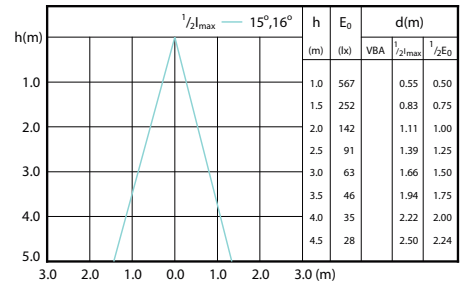

LEDspotMV 5.5W-50W GU10 827 36D

Beam Diagrams

LED Lamps, CorePro LEDspotMV 4.6-50W GU10 PAR16 827 355lm 36D

LED Lamps, CorePro LEDspotMV 3.5-35W GU10 PAR16 827 255lm 36D

CorePro LEDspotMV 35W GU10 830 36D CLA