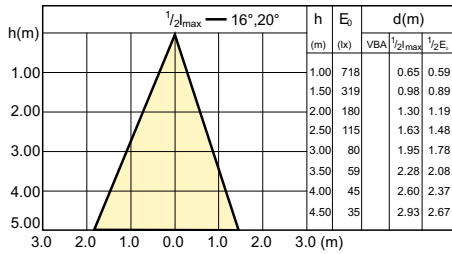

Beam Diagrams

LED Lamps, CorePro LEDspotMV 4.6-50W GU10 PAR16 827 355lm 36D