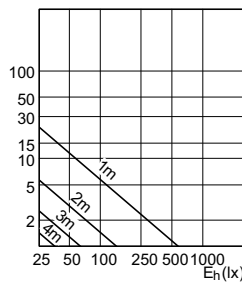

Accent Diagrams

LED Lamps, CorePro LEDspotMV 4.6-50W GU10
PAR16 827 355lm 36D

LED Lamps, CorePro LEDspotMV 3.5-35W GU10
PAR16 827 255lm 36D

CorePro LEDspotMV 35W GU10 830 36D CLA