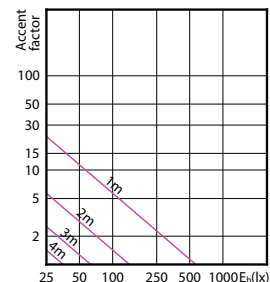

Accent Diagrams

LED Lamps, CorePro LEDspotMV 4.6-50W GU10
PAR16 827 355lm 36D

LED Lamps, CorePro LEDspotMV 3.5-35W GU10
PAR16 827 255lm 36D

CorePro LEDspotMV 35W GU10 830 36D CLA