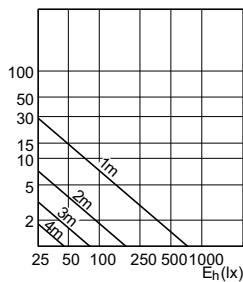

Accent Diagrams

LED Lamps, CorePro LEDspotMV 4.6-50W GU10
PAR16 827 355lm 36D

LED Lamps, CorePro LEDspotMV 3.5-35W GU10
PAR16 827 255lm 36D

CorePro LEDspotMV 35W GU10 830 36D CLA