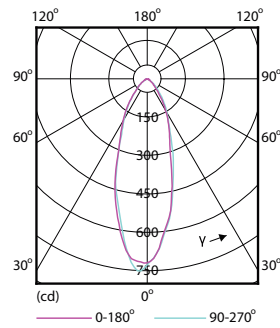

SceneSwitch LED Lamps 50W GU10 827 36D SSW